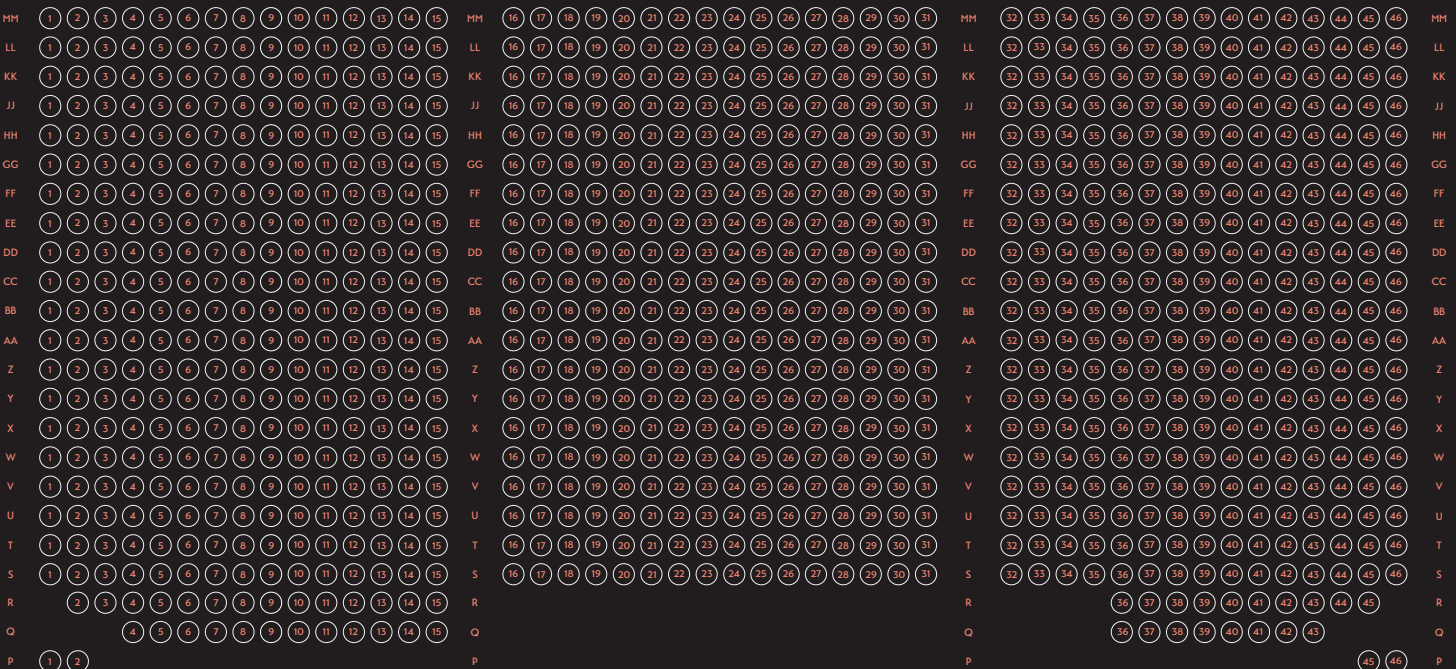

CIRCLE ROW A

GROUND FLOOR SEATED

STALLS SEATING